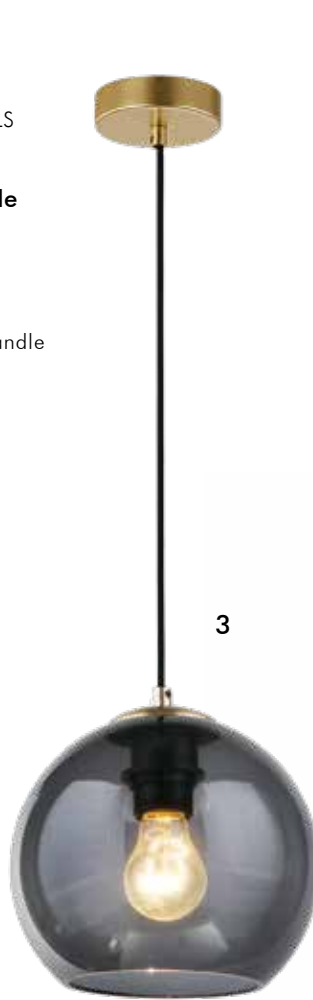

1. ENNION Clear Glass & Antique Brass Pendant

35-269

DIMS: W22.5 x H48cm
DROP: 130cm Max 56cm Min
BULB: 1x 12W CFL ES GLS
MATERIAL: Glass

2. ENNION Clear Glass & Antique Black Pendant

35-270

DIMS: W22.5 x H48cm
DROP: 130cm Max 56cm Min
BULB: 1x 12W CFL ES GLS
MATERIAL: Glass

3. VICENZA Navy Glass Globe Pendant

35-278

DIMS: W20 x H20cm
DROP: 110cm Max 25.5cm Min
MATERIAL: Glass

4. VICENZA Globe Navy Ripple Glass Pendant

35-279

DIMS: W28.5 x H29cm
DROP: 110cm Max 35cm Min
BULB: 1x 9W LED ONLY ES GLS
MATERIAL: Glass

5. VICENZA Tall Navy Ripple Glass Pendant

35-280

DIMS: W16 x H31cm
DROP: 110cm Max 36cm Min
BULB: 1x 9W LED ONLY ES Candle
MATERIAL: Glass

3