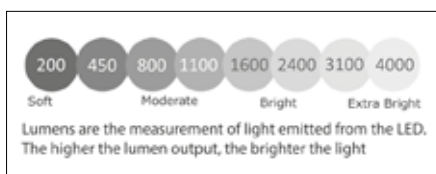

Please refer to the Lumens Chart for LED products:

ENERGY LABELLING REGULATION - (EU) 874/2012

From March 1st 2014 we are required by EU regulations to show the suggested lamp (bulb) energy ratings for all luminaires.

Note: The luminaires label is NOT strictly an energy label, it is a lamp compatibility label.

As with other regulations, these dates relate to products being placed on the market and Pacific Lifestyle products now include an energy label swing ticket on all products falling under this regulation and entering the EU from 1st March 2014.

All Pacific Lifestyle Lighting energy labelling is available to download on the individual product pages over on our website:

<http://www.pacific-lifestyle.co.uk/technical.html>