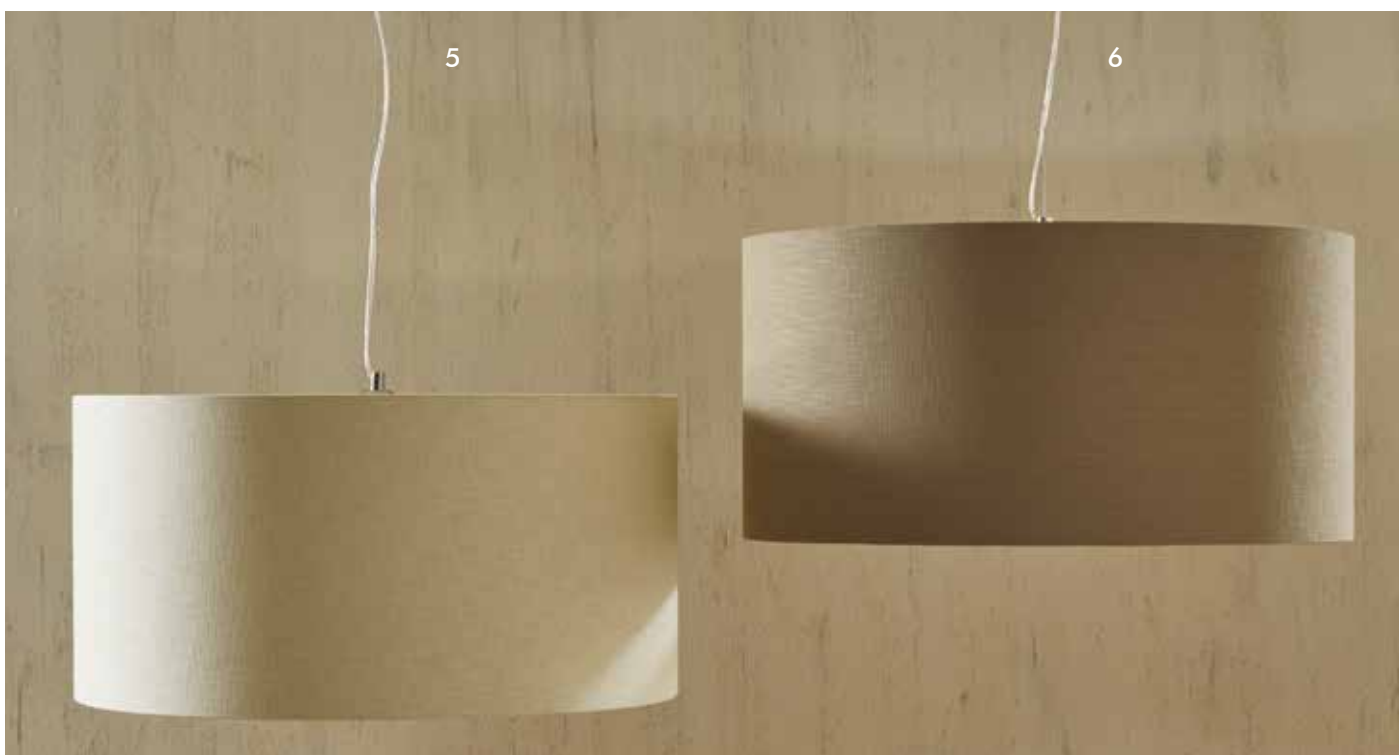

3. PATPONG 35cm White Jute Easy Fit Pendant

4075-WH
DIMS: W35 x H23cm
BULB: Max 60W Easy Fit
MATERIAL: Jute

4. PATPONG 50cm White Jute Easy Fit Pendant

4076-WH
DIMS: W50 x H25cm
BULB: Max 60W Easy Fit
MATERIAL: Jute

5. LINO Cream Linen Easy Fit Pendant with Diffuser

33-261-24CR
DIMS: W61.5 x H30.5cm
BULB: Max 60W Easy Fit
MATERIAL: Fabric

6. LINO Grey Linen Easy Fit Pendant with Diffuser

33-261-24GY
DIMS: W31.5 x H63cm
BULB: Max 60W Easy Fit
MATERIAL: Fabric