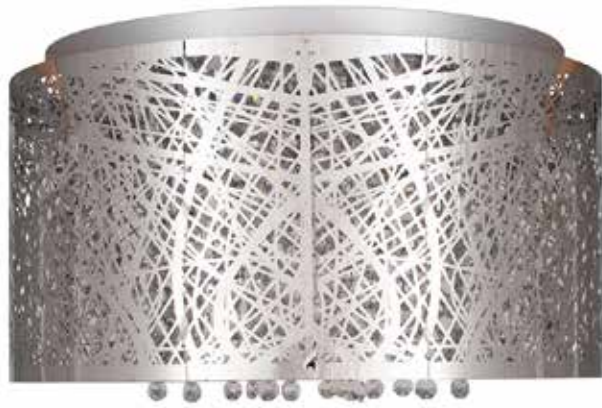

1

2

3

1. VALENTINE Gold Laser Cut Metal & Crystal Glass Flush Pendant

35-252

DIMS: W40 x H22.5cm
BULBS: 4x 40W G9 Capsule
MATERIAL: Metal & Glass

2. CLEMENTINA Crystal Glass Sash Flush Pendant

35-249

DIMS: W31 x H29cm
BULBS: 4x 40W G9 Capsule
MATERIAL: Metal & Glass

3. LILLIANA Crystal Glass Bead Flush Pendant

35-175

DIMS: W35 x H31cm
BULBS: 3x 28W G9 Capsule
MATERIAL: Metal & Glass

4. VALENTINE Silver Laser Cut Metal & Crystal Glass Flush Pendant

35-251

DIMS: W40 x H22.5cm
BULBS: 4x 40W G9 Capsule
MATERIAL: Metal & Glass

5. THEODORE Matt Black Metal & Cut Crystal Glass Pendant

35-250

DIMS: W50 x H36cm
DROP: 113cm Max 75.5cm Min
BULBS: 4x 40W SES Golfball
MATERIAL: Metal & Glass

4

5