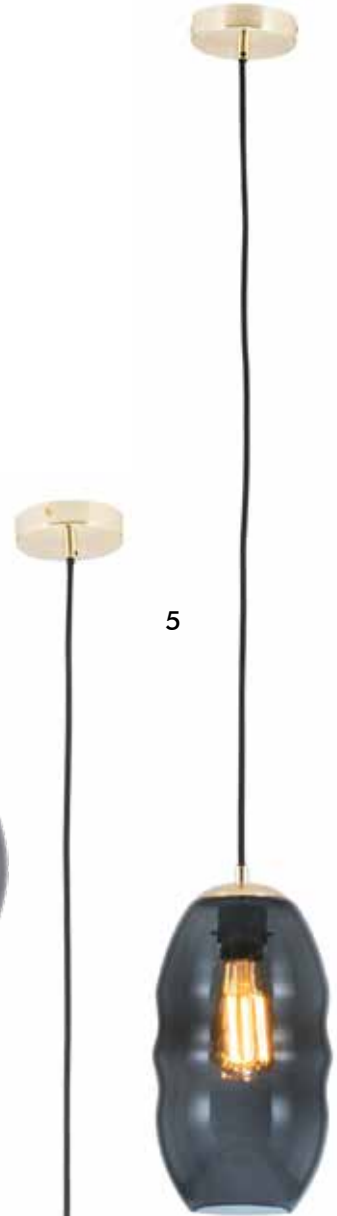

1. ENNION Clear Glass & Antique Brass Pendant

35-269

DIMS: W22.5 x H48cm
DROP: 130cm Max 56cm Min
BULB: 1x 12W CFL ES GLS
MATERIAL: Glass

2. ENNION Clear Glass & Antique Black Pendant

35-270

DIMS: W22.5 x H48cm
DROP: 130cm Max 56cm Min
BULB: 1x 12W CFL ES GLS
MATERIAL: Glass

3. VICENZA Navy Glass Globe Pendant

35-278

DIMS: W20 x H20cm
DROP: 110cm Max 25.5cm Min
MATERIAL: Glass

4. VICENZA Globe Navy Ripple Glass Pendant

35-279

DIMS: W28.5 x H29cm
DROP: 110cm Max 35cm Min
BULB: 1x 9W LED ONLY ES GLS
MATERIAL: Glass

5. VICENZA Tall Navy Ripple Glass Pendant

35-280

DIMS: W16 x H31cm
DROP: 110cm Max 36cm Min
BULB: 1x 9W LED ONLY ES Candle
MATERIAL: Glass

4

5