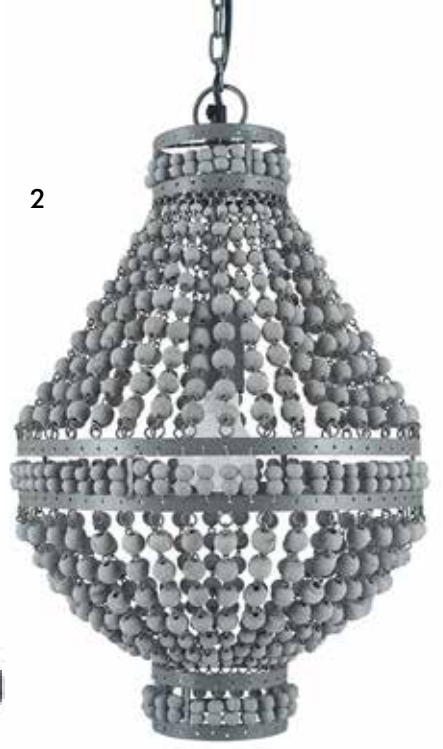

1

2

1. BONNEVAL Grey Wash Wood Bead Sash Pendant

35-188

DIMS: W30 x H47cm
DROP: 135cm Max 57cm Min
BULB: 1x Max 46W SES Candle
MATERIAL: Wood & Metal

2. BONNEVAL Grey Wash Wood Bead Pendant

35-313

DIMS: W30.5 x H50cm
DROP: 99cm Max 49cm Min
BULB: 1x 60W ES GLS
MATERIAL: Wood & Metal

3. SLATTED Antique Wood Electrified Pendant

35-298

DIMS: W47.5 x H31cm
DROP: 116cm Max 35cm Min
BULBS: 2x 40W ES GLS
MATERIAL: Wood & Metal

3

See matching table & floor tripod on P124