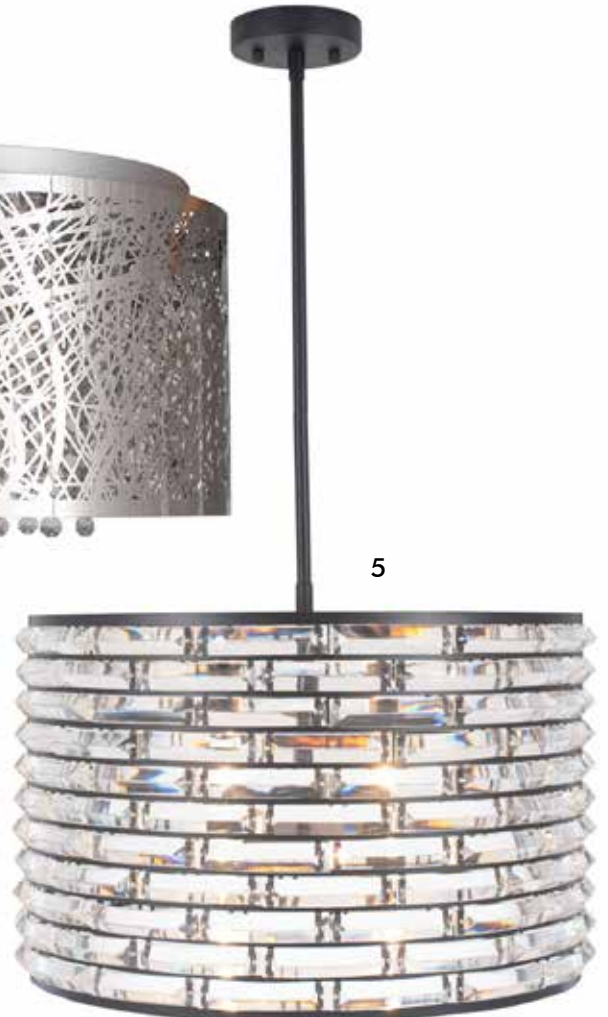

1

2

3

1. VALENTINE Gold Laser Cut Metal & Crystal Glass Flush Pendant

35-252

DIMS: W40 x H22.5cm
BULBS: 4x 40W G9 Capsule
MATERIAL: Metal & Glass

2. CLEMENTINA Crystal Glass Sash Flush Pendant

35-249

DIMS: W31 x H29cm
BULBS: 4x 40W G9 Capsule
MATERIAL: Metal & Glass

3. LILLIANA Crystal Glass Bead Flush Pendant

35-175

DIMS: W35 x H31cm
BULBS: 3x 28W G9 Capsule
MATERIAL: Metal & Glass

4. VALENTINE Silver Laser Cut Metal & Crystal Glass Flush Pendant

35-251

DIMS: W40 x H22.5cm
BULBS: 4x 40W G9 Capsule
MATERIAL: Metal & Glass

5. THEODORE Matt Black Metal & Cut Crystal Glass Pendant

35-250

DIMS: W50 x H36cm
DROP: 113cm Max 75.5cm Min
BULBS: 4x 40W SES Golfball
MATERIAL: Metal & Glass

4

5