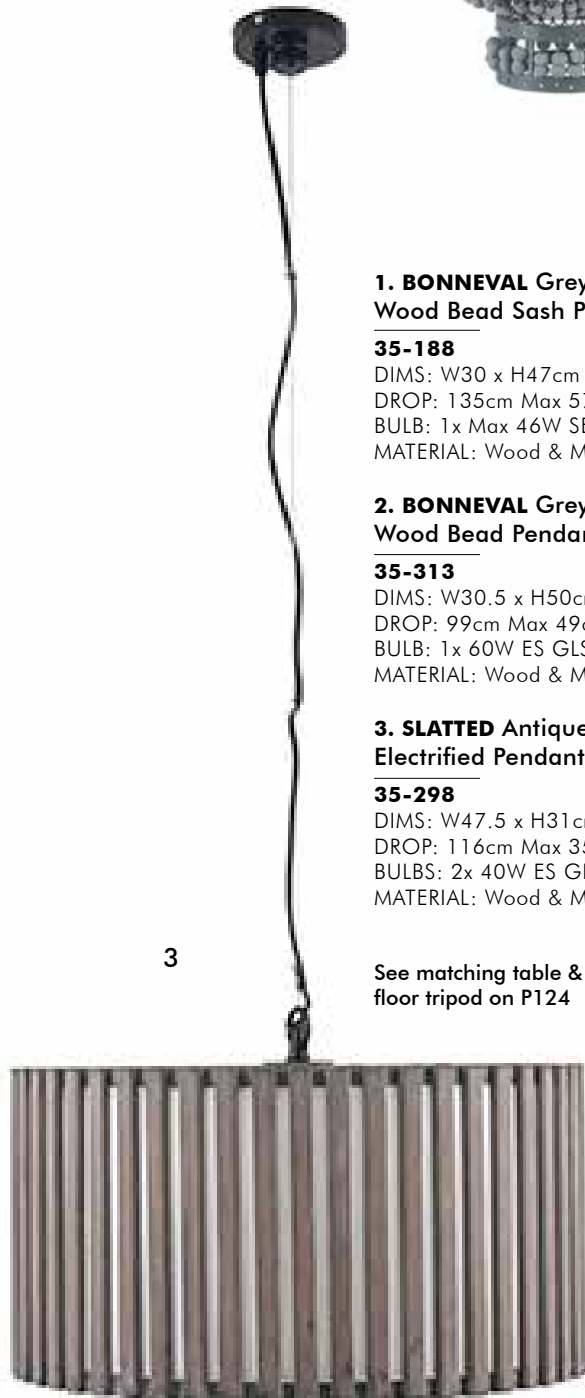

3. SLATTED Antique Wood Electrified Pendant

35-298

DIMS: W47.5 x H31cm
DROP: 116cm Max 35cm Min
BULBS: 2x 40W ES GLS
MATERIAL: Wood & Metal

3

See matching table & floor tripod on P124